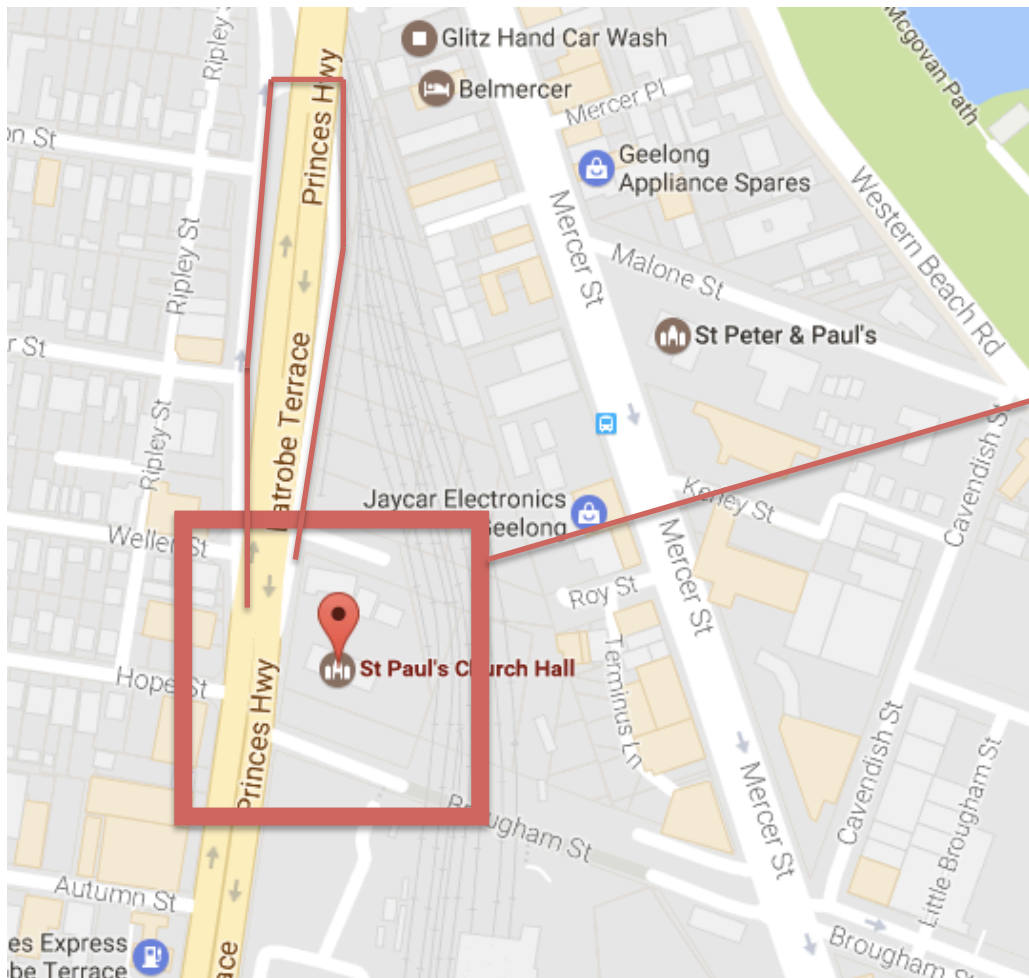

# Find Us

St Pauls Church Hall  
177 La Trobe Tce, Geelong

You'll find us on the Geelong bound side of La Trobe Tce at the small hall next to St Pauls Church. When heading towards Melbourne, follow the service road under the overpass and back around to the church